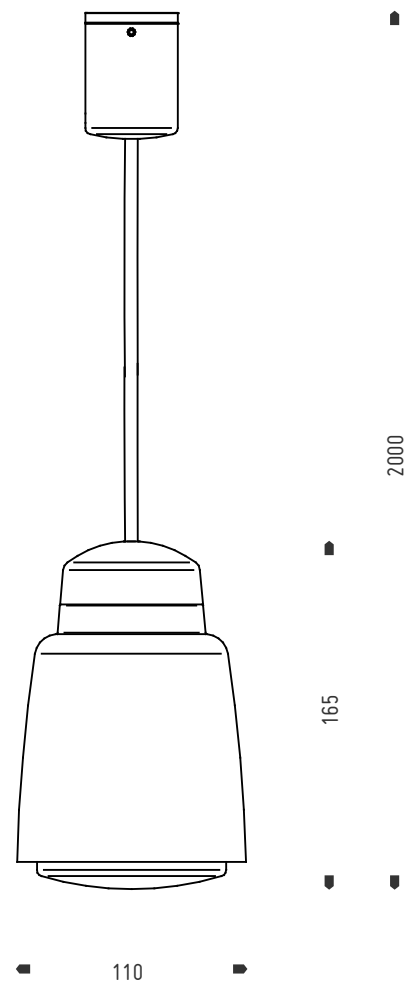

Flirt comes in options for indoor or outdoor, with an E27 lamp base for a CFL or LED lamp, so whichever base you make it to, Flirt has the bases covered.

key features

- _ rotomoulded polyethylene opaque diffuser
- _ E27 Lampholder. Recommend 8W CFL
- _ 2m black woven power cord supplied
- _ Full electrical terminations

options and colours

- _ LED version available
- _ IP rated version available. Supplied with 4m of black cable, no canopy

Cap and Shade		Black		Chrome
Standard Available Colours		Brass		Copper

*black ceiling canopy only